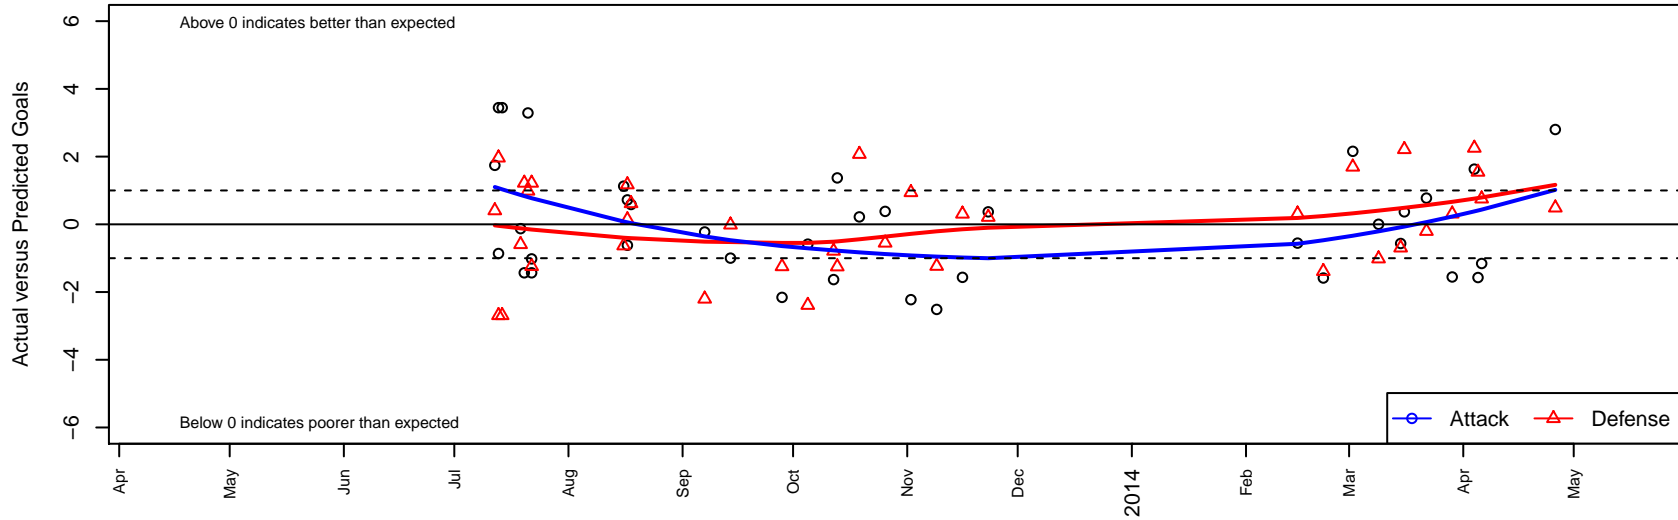

RSA Elite B02

Dots are actual minus expected GF (blue circles) and GA (red triangles).
Blue line is smoothed change in attack strength. Red is smoothed change in defense strength.